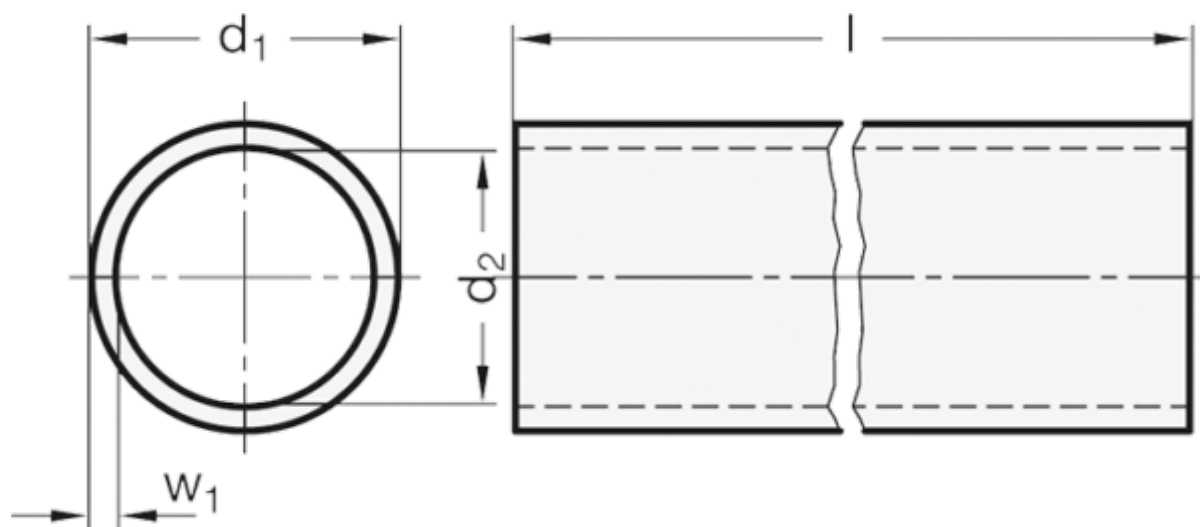

Data Sheet

Article number: 20990NID501000BL

Description: E+G GN 990 Construction tube round
GN 990-NI-D50-1000-BL

Measures

d_1 = D50 \pm 0.2

d_2 = 44

$l \pm 0.5$ = 1000

w_1 = 3

Weight in (g) = 3400